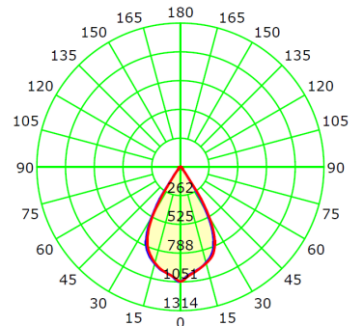

Includes driver that can be abutted and covered
Beam Angle: 60 Degrees

Rating: IC-F

Wattage: 12W

IP Rating: IP20

Input Voltage: 220 ~ 240 Volts 50Hz

Installation Hole Diameter 89mm

(refer fascia diameter for retrofit installations)

PHOTOMETRICS

Unit: cd