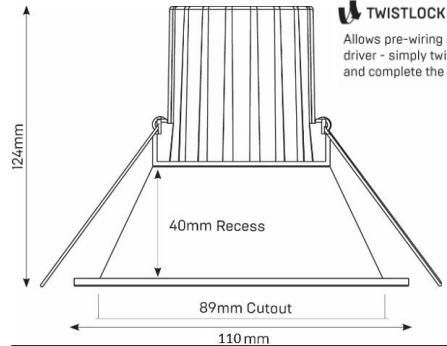

**89mm
CUTOUT**

DIMMABLE

**TWISTLOCK
CONNECTION**

LUMINAIRE SPECIFICATION:

Model: ADARC12WVLDRW

Colour Temperature: Warm White 3000k

Lumens: 900

Dimmable: Yes

Includes driver that can be abutted and covered
Beam Angle: 60 Degrees

Rating: IC-F

Wattage: 12W

IP Rating: IP20

Input Voltage: 220 ~ 240 Volts 50Hz

Installation Hole Diameter 89mm

(refer fascia diameter for retrofit installations)